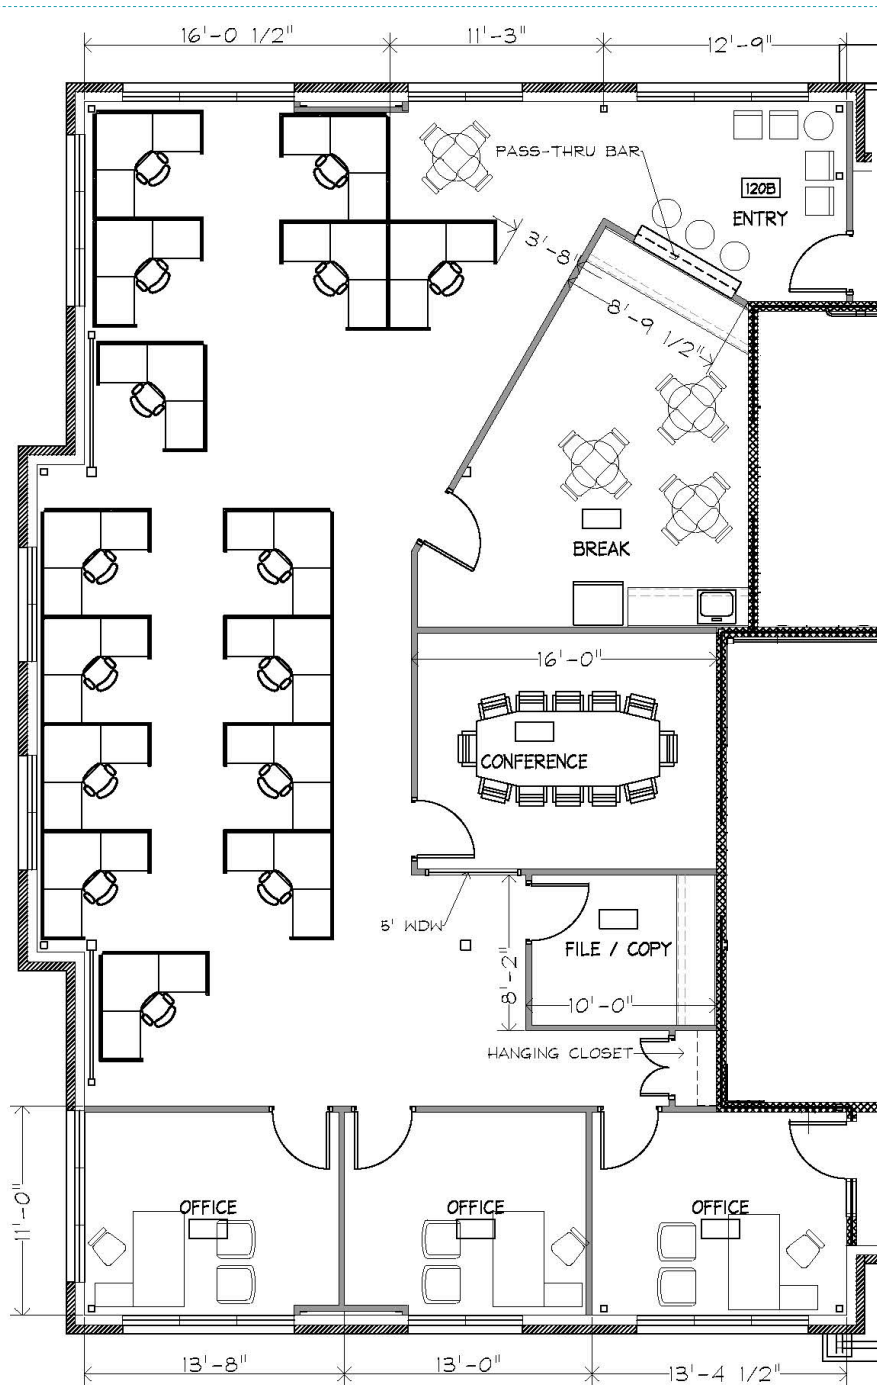

# Cottonwood Creek Professional Offices

1120 Cottonwood Creek Trail Building B Suite 120  
Cedar Park, TX 78613

3,000 RSF General Office  
Building B Suite 120