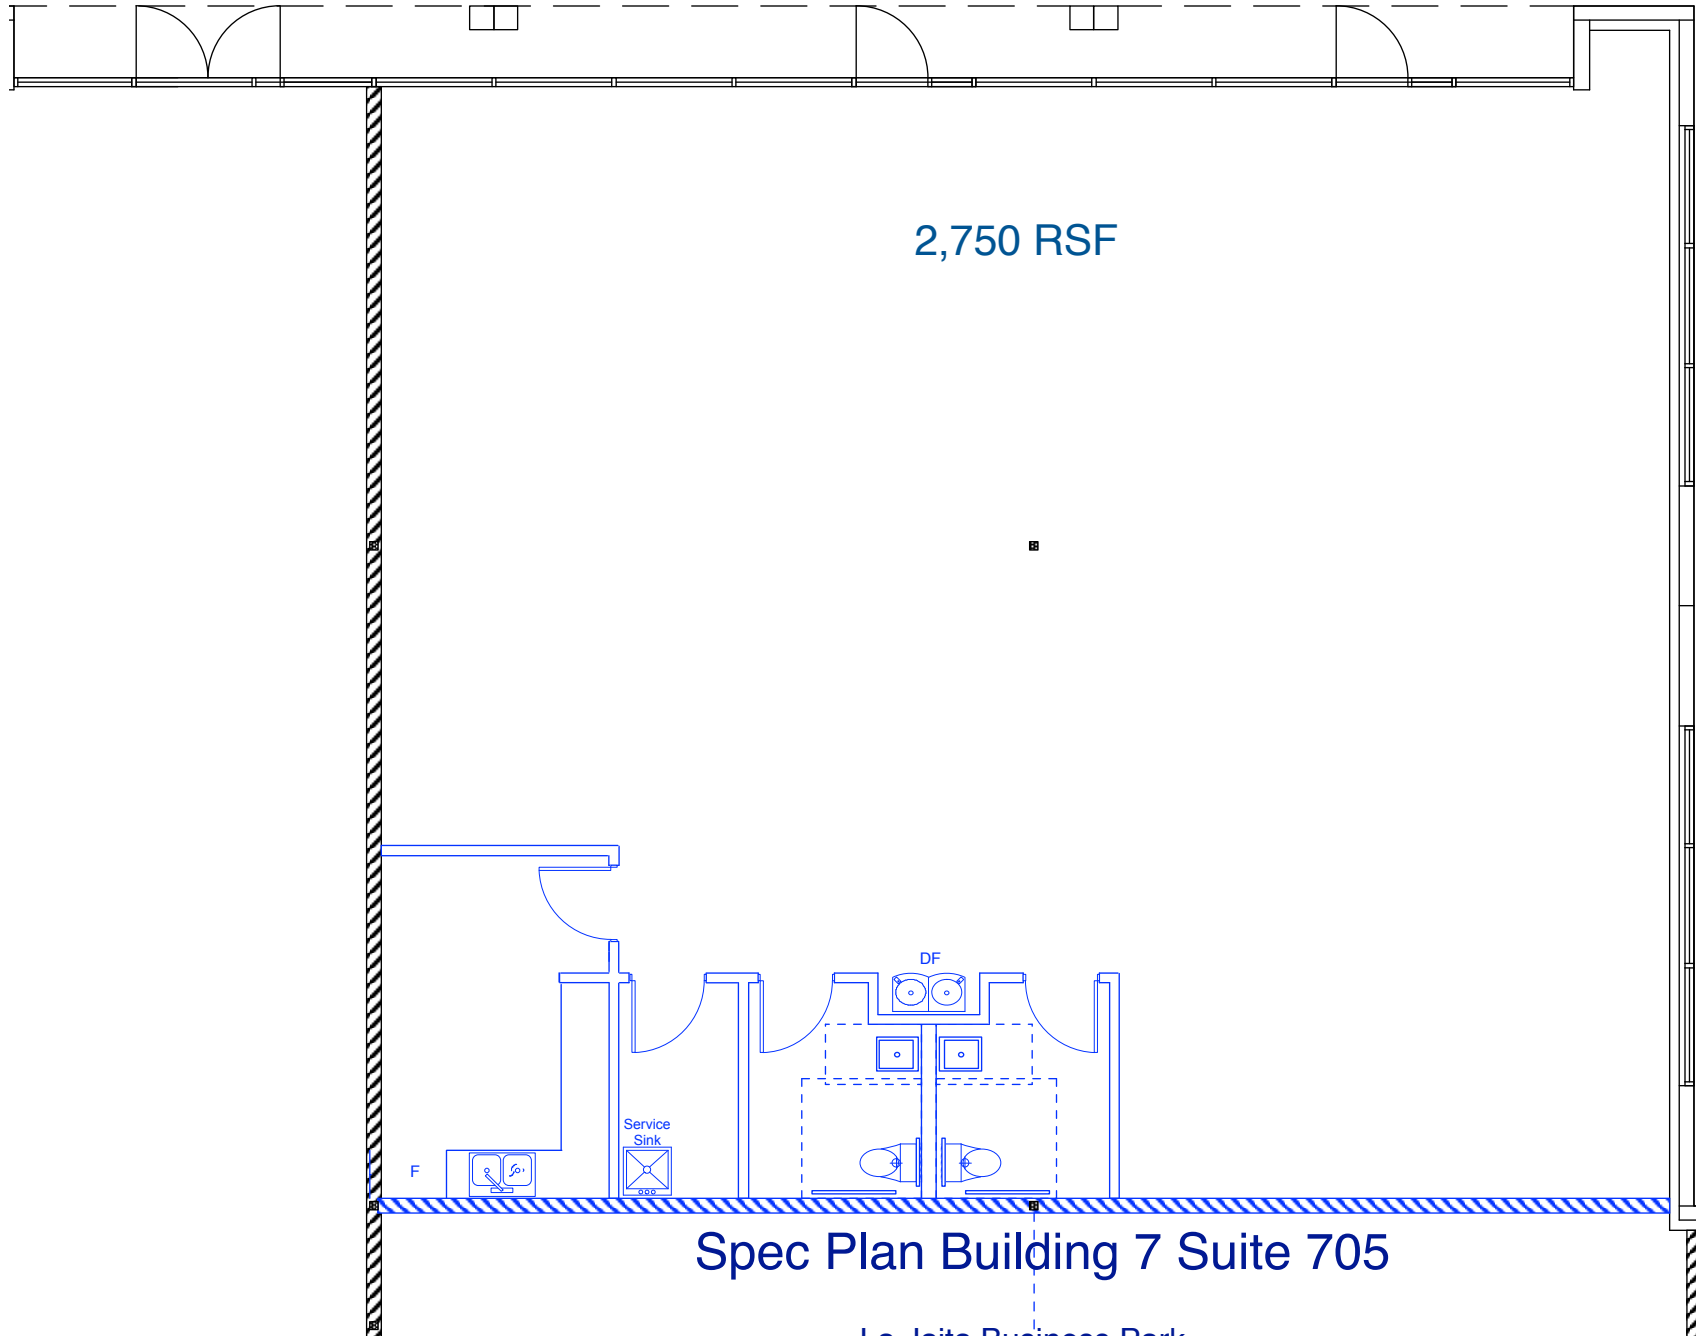

SUITE 705
2750 SF
1/8" = 1'-0"
3-28-19

2,750 RSF

Spec Plan Building 7 Suite 705

La Jaita Business Park
1500 Arrow Point Drive Bld 7 Suite 705
Cedar Park, TX 78613