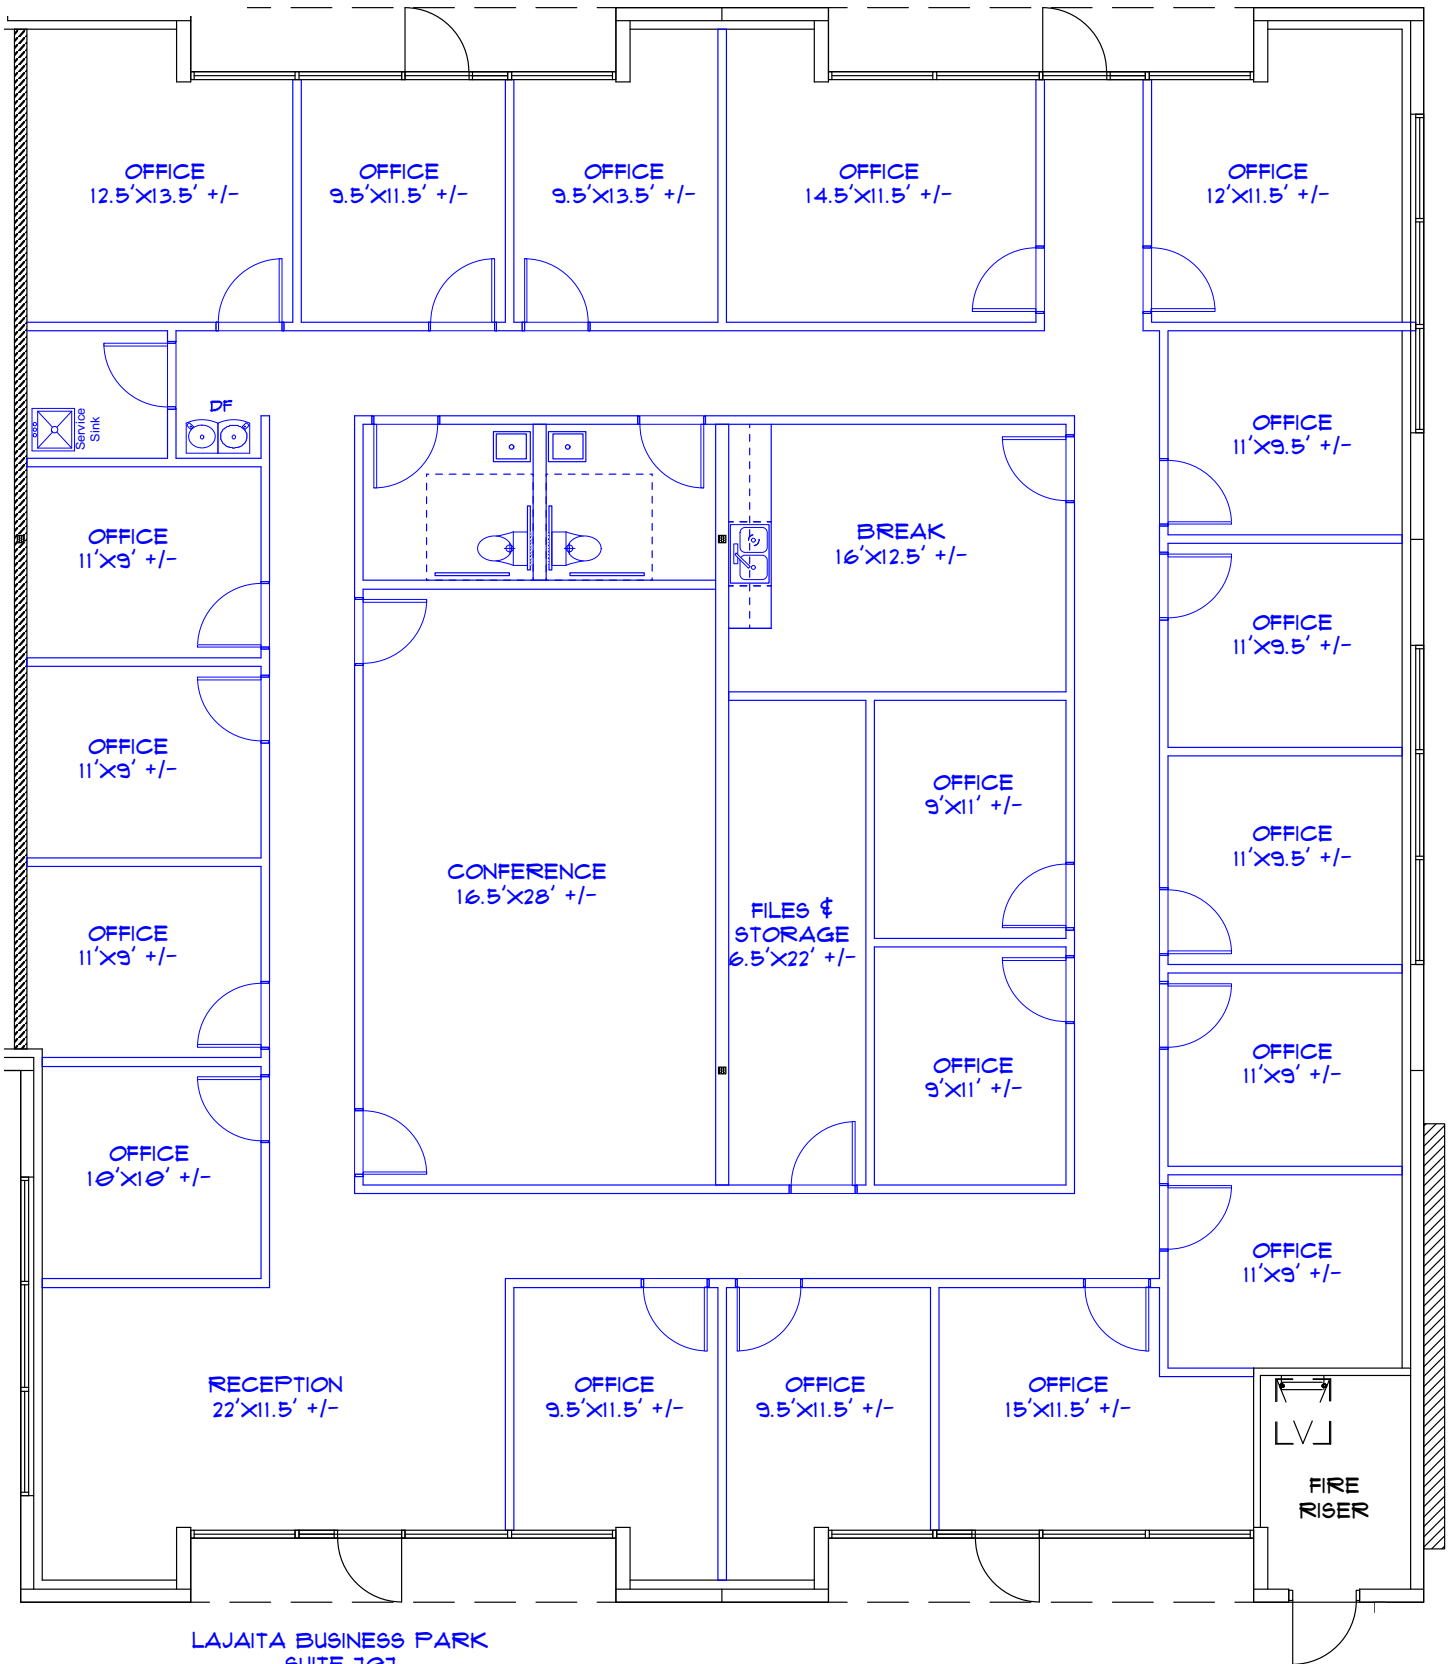

La Jaita Business Park
1500 Arrow Point Drive Suite #707
4880 RSF

LAJAITA BUSINESS PARK
SUITE 707
PLAN 1
1/8" = 1'-0"
5-24-18