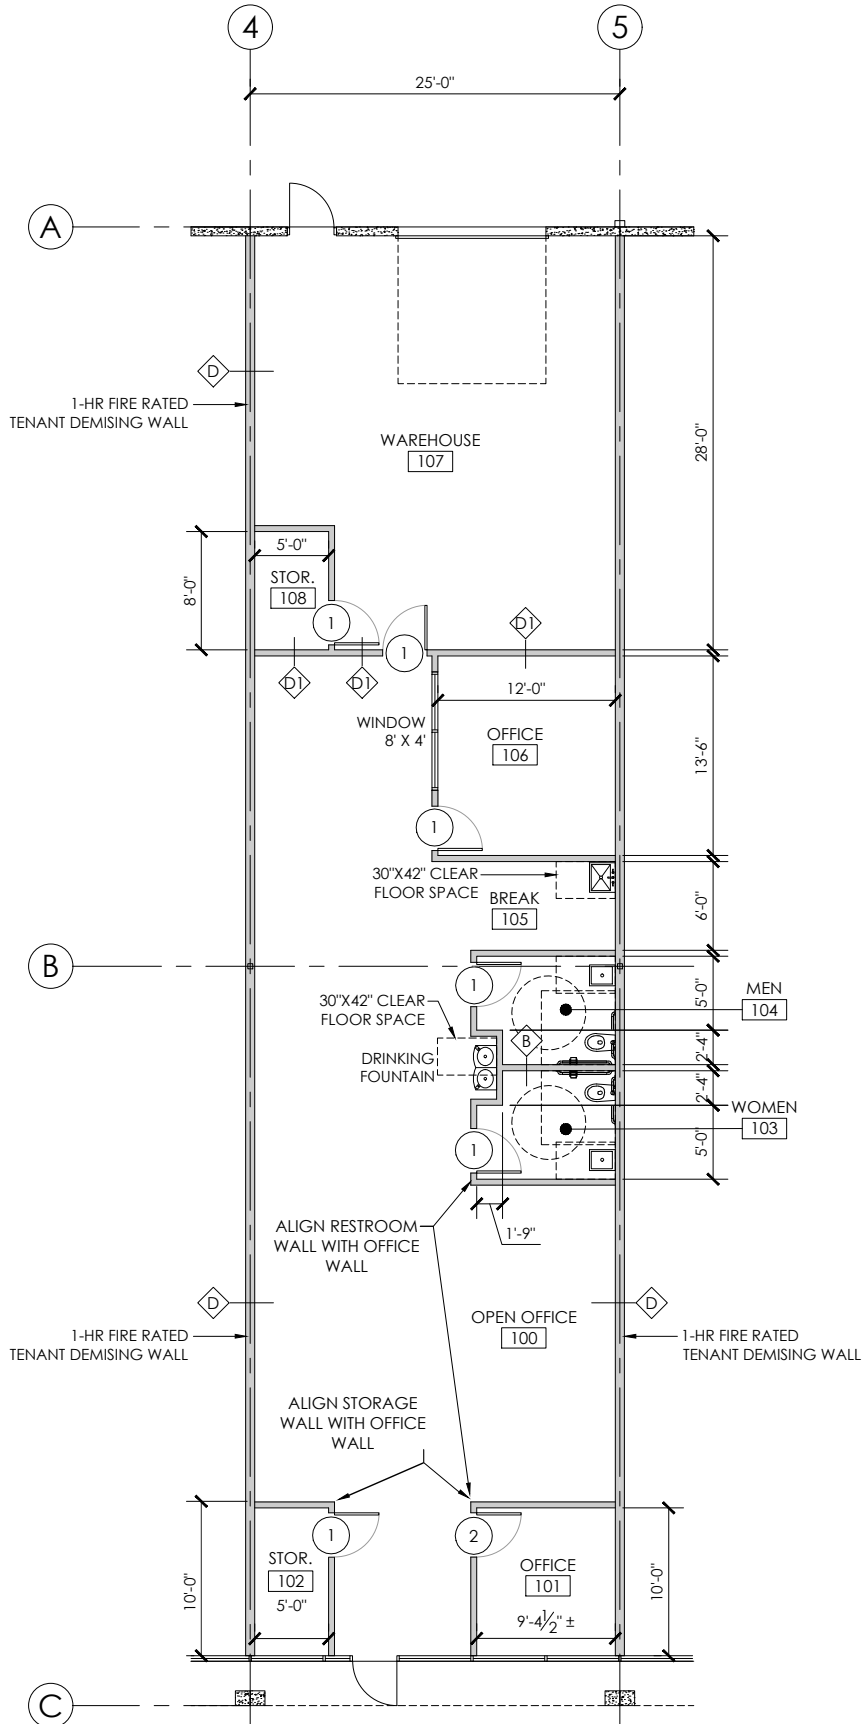

La Jaita Business Park
1320 Arrow Point Drive Suite #404
2,500 RSF Flex Space

1 Floor Plan
Scale: 1/8" = 1'-0"