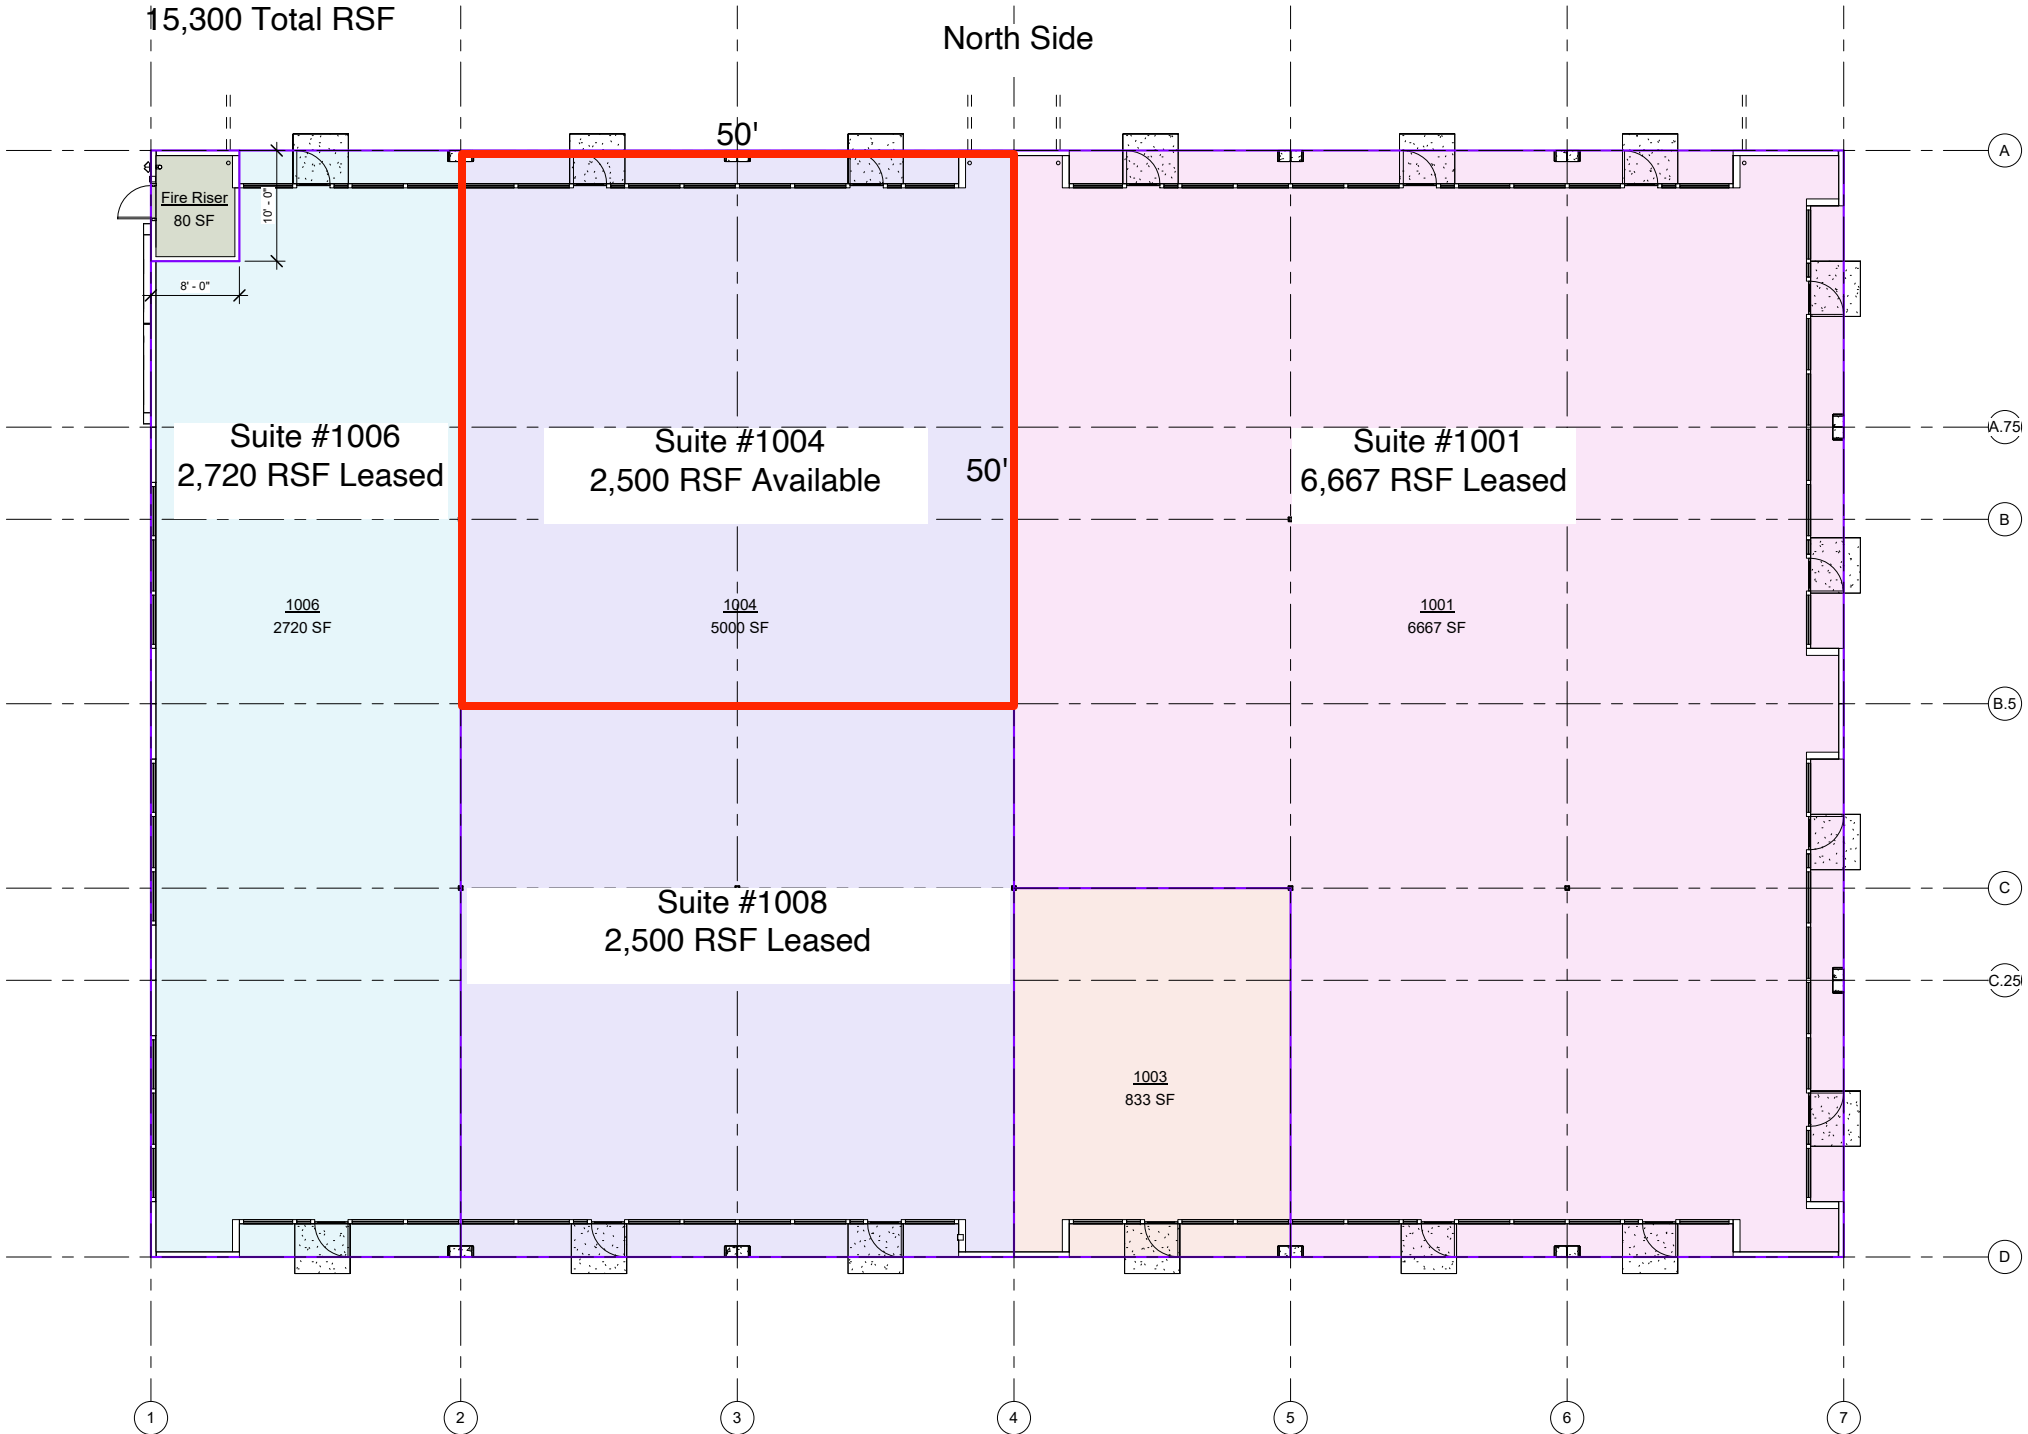

La Jaita Business Park  
1405 Arrow Point Dr. Bld. #10

15,300 Total RSF

North Side

South Side