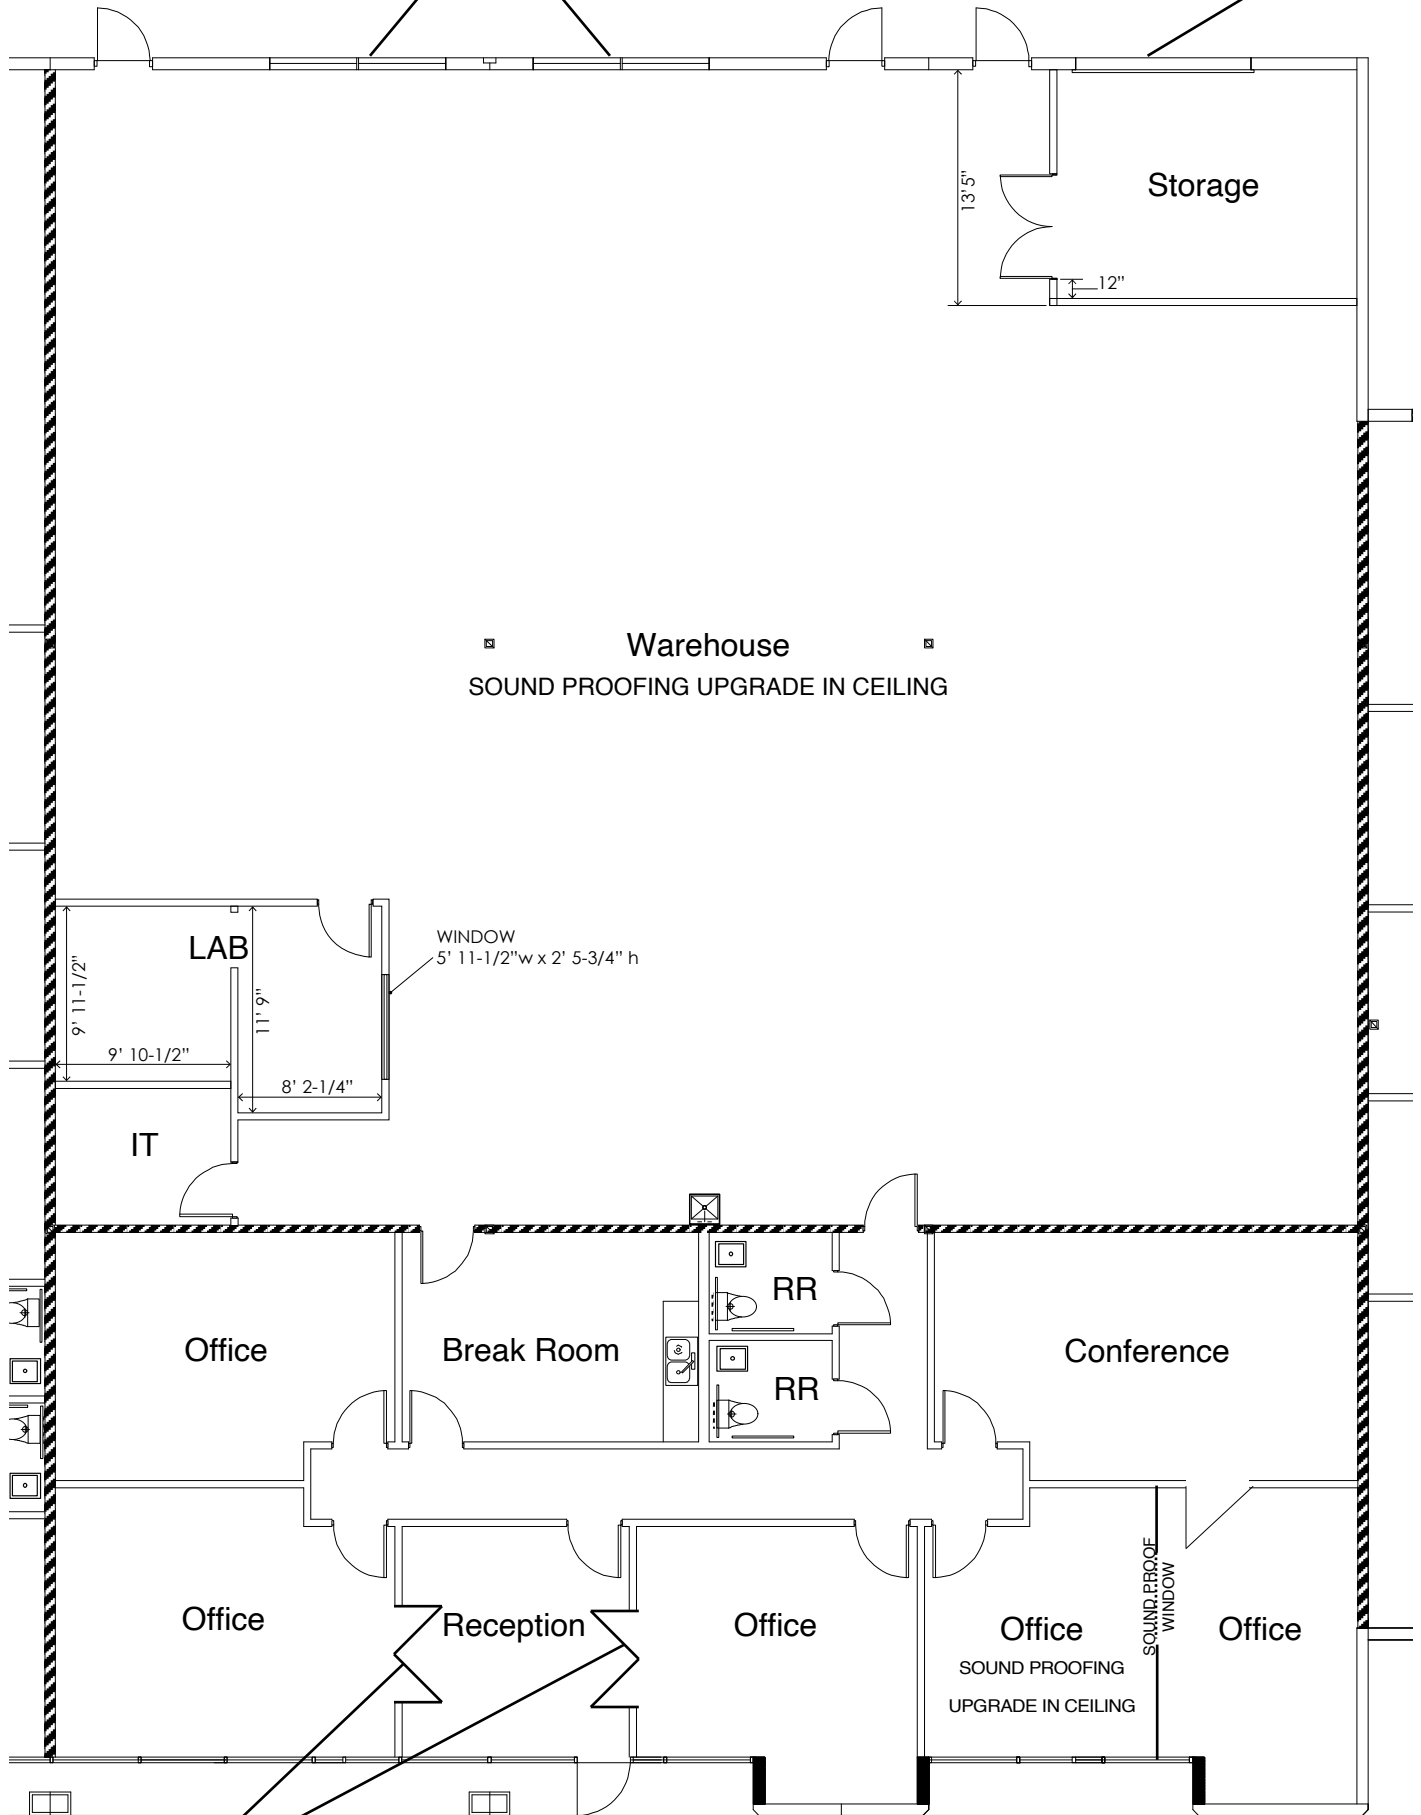

Two 10'x10' windows with the options to convert to 10'x10' grade level rollup doors

10x10 Grade Level Rollup Door

GLASS DOUBLE DOOR UPGRADES

Flex Space Suite #107
7,500 RSF